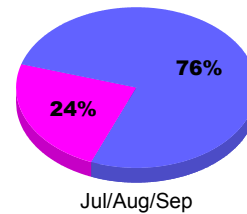

Gender Comparison 2011-2012