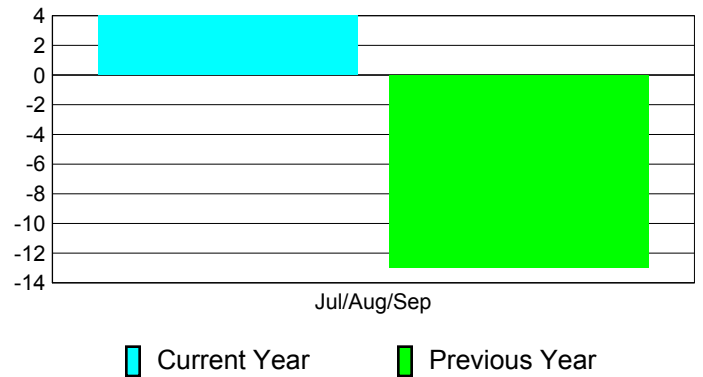

Comparison of Membership Gain/Loss

Current Year Compared to the Previous Year