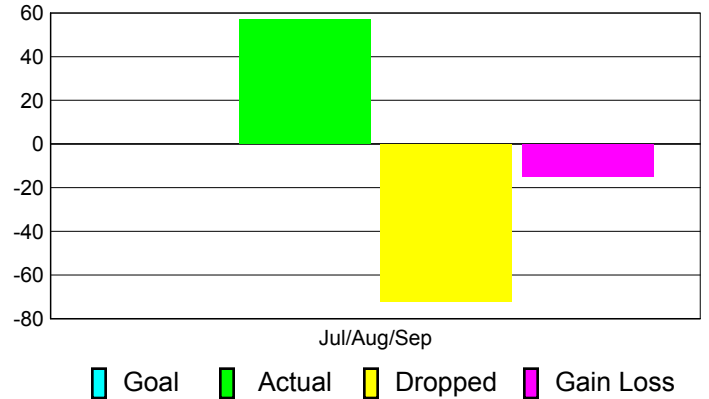

Membership Results 2011-2012

Goal, New, Dropped, Gain/Loss