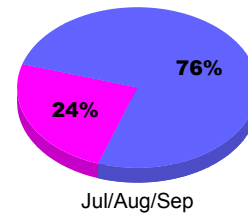

Gender Comparison 2011-2012

Legend: Male (Blue), Female (Magenta)