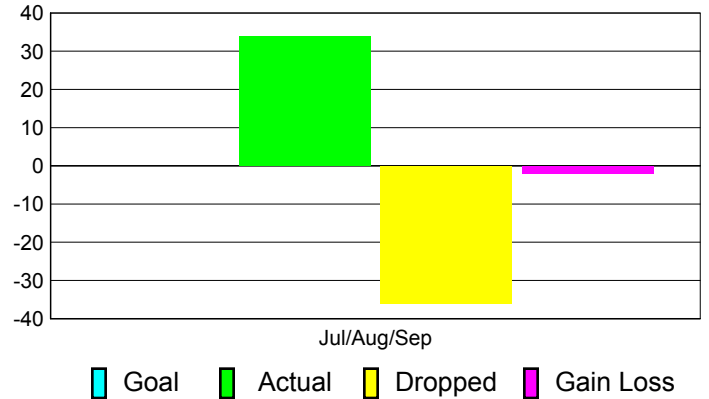

Membership Results 2011-2012

Goal, New, Dropped, Gain/Loss