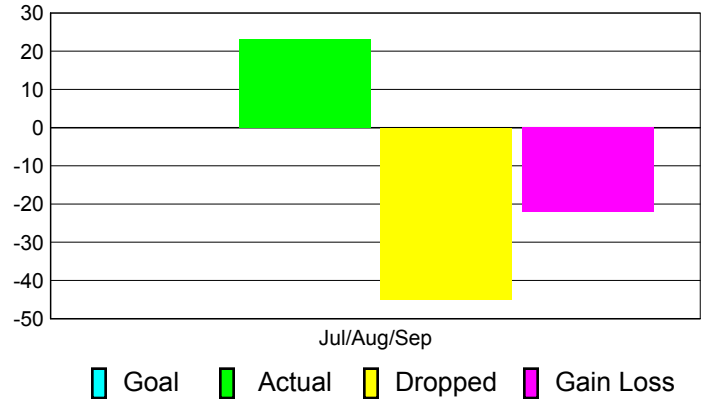

Membership Results 2011-2012

Goal, New, Dropped, Gain/Loss