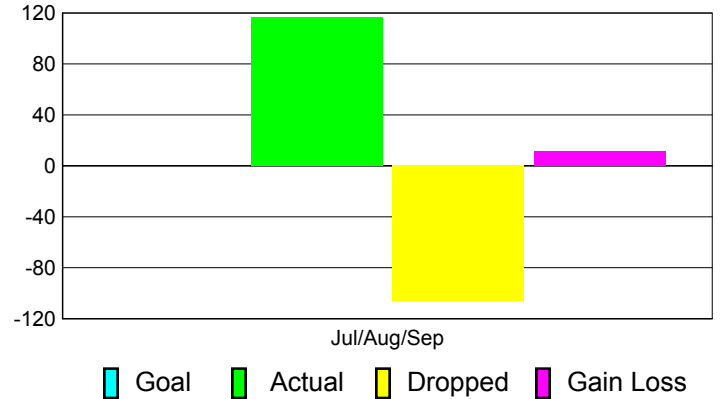

Membership Results 2011-2012

Goal, New, Dropped, Gain/Loss