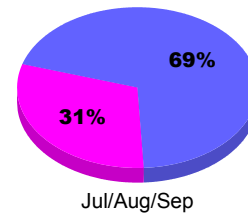

Gender Comparison 2011-2012

Jul/Aug/Sep

Legend: Male (blue), Female (magenta)