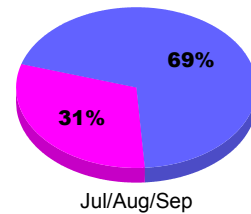

Gender Comparison 2011-2012