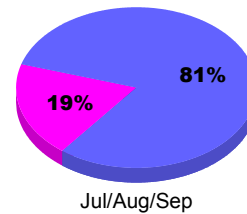

Gender Comparison 2011-2012

Legend: Male (blue), Female (magenta)