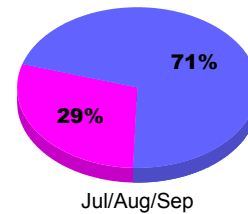

Gender Comparison 2011-2012