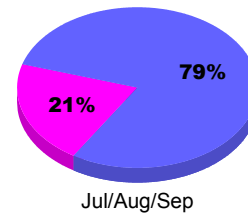

Gender Comparison 2011-2012