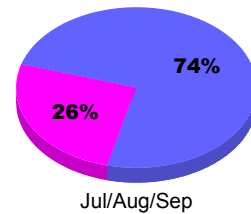

Gender Comparison 2011-2012