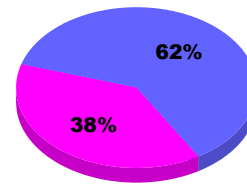

Gender Comparison 2011-2012

Jul/Aug/Sep

Legend: Male (blue), Female (magenta)