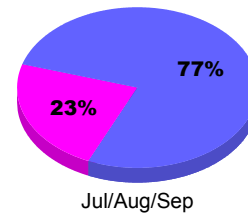

Gender Comparison 2011-2012