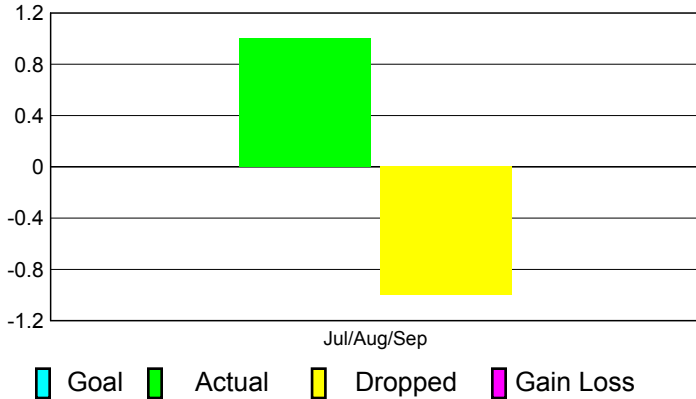

2011-2012 GMT Reports for District (or Undistricted) **District 2 S1**

GMT: **JOHN 'JACK' R FERGUSON** Location: **TEXAS**

GMT CA: **1**

CLUBS

Club Results
2011-2012

Clubs
2010-2011

Month	New Club Goal	Actual New Clubs	Actual Dropped Clubs	Gain/Loss of Clubs	Gain/Loss of Clubs
Jul/Aug/Sep		1	-1	0	0
Totals		1	-1	0	0

Club Results 2011-2012

Goal, New, Dropped, Gain/Loss