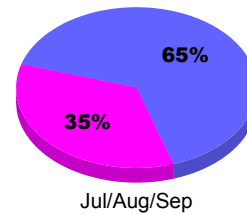

Gender Comparison 2011-2012

Legend: Male (Blue), Female (Magenta)