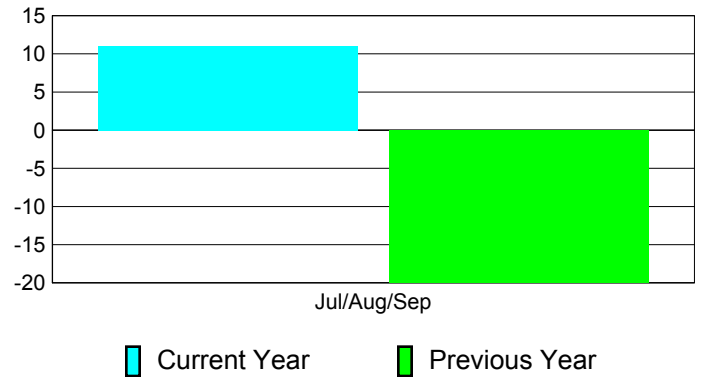

Comparison of Membership Gain/Loss

Current Year Compared to the Previous Year