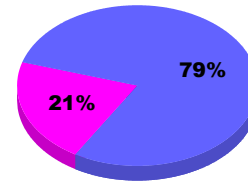

Gender Comparison 2011-2012

Jul/Aug/Sep

Legend: Male (Blue), Female (Magenta)