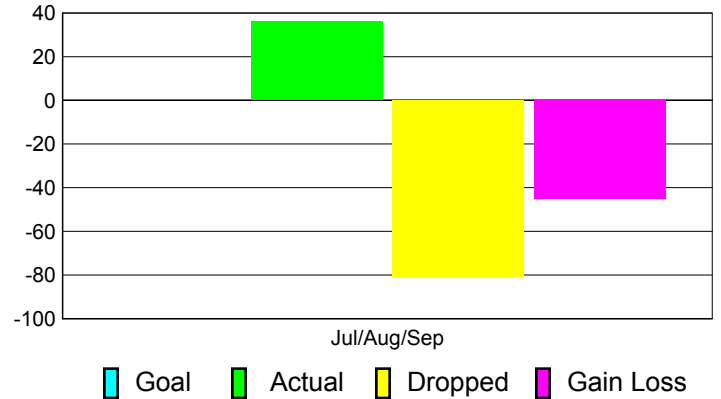

Membership Results 2011-2012

Goal, New, Dropped, Gain/Loss