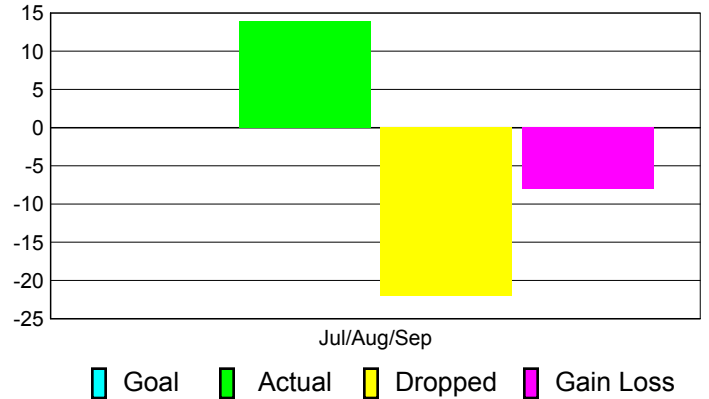

Membership Results 2011-2012

Goal, New, Dropped, Gain/Loss