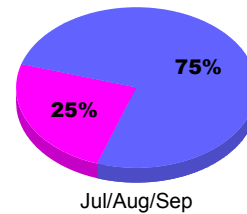

Gender Comparison 2011-2012

Jul/Aug/Sep

Legend: Male (Blue), Female (Magenta)