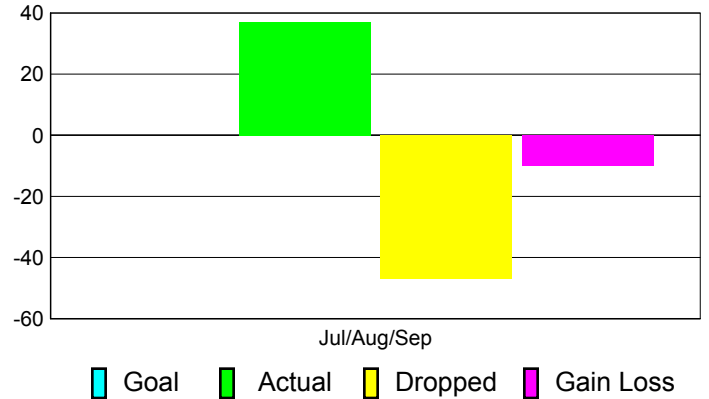

Membership Results 2011-2012

Goal, New, Dropped, Gain/Loss