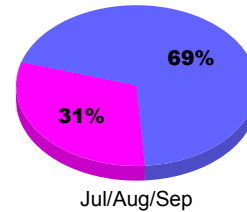

Gender Comparison 2011-2012

Legend: Male (Blue), Female (Magenta)